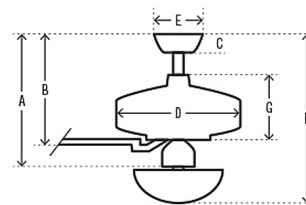

### Specifications

BLADE COLOR	Bleached Alder
BODY FINISH	Fresh White
WATTAGE	18W
DIMMER	Included
DIMENSIONS	60"W x 18.21"H
BULB INCLUDED	2 x A19/Medium (E26)/9W/120V LED
COUNTRY OF ORIGIN	China

### Technical Information

LAMP LIFE	25000 hours
COLOR RENDERING	80 CRI
LAMP COLOR	3000K
LUMENS/WATT	177.78
LUMINOUS FLUX	1600 lumens

Shown in fresh white / bleached alder

60" and 70" Fans

- A 14.22 in (Low 11.22 in Angled 44.22 in)
- B 2.77 in
- C 9.96 in
- D 6.5 in
- F 18.21 in (Low 15.21 in Angled 48.21 in)
- G 6.47 in