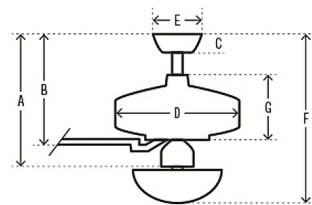

60" and 70" Fans

- A 14.22 in (Low 11.22 in Angled 44.22 in)
- B 2.77 in
- C 9.96 in
- D 6.5 in
- F 18.21 in (Low 15.21 in Angled 48.21 in)
- G 6.47 in