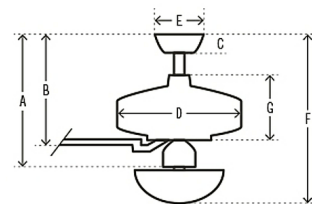

Specifications

BLADE COLOR	Greyed Walnut
BODY FINISH	Matte Black
WATTAGE	18W
DIMMER	Standard 120V
DIMENSIONS	44"W x 15.16"H
BULB INCLUDED	2 x A19/Medium (E26)/9W/120V LED
COUNTRY OF ORIGIN	China

Technical Information

LAMP LIFE	25000 hours
COLOR RENDERING	80 CRI
LAMP COLOR	3000K
LUMENS/WATT	177.78
LUMINOUS FLUX	1600 lumens

Shown in matte black / greyed walnut

A 15.16 in (Low 14.16 in Angled 48.16 in)
 B 9.93 in (Low 8.93 in Angled 42.93 in)
 C 2.75 in
 D 10.74 in
 E 6.5 in
 F 15.16 in (Low 14.16 in Angled 48.16 in)
 G 4.82 in