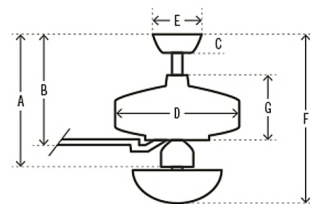

Specifications

BLADE COLOR Bleached Alder
 BODY FINISH Fresh White
 WATTAGE 13W
 DIMMER Standard 120V
 DIMENSIONS 44"W x 14.13"H
 BULB INCLUDED 2 x A15/Medium (E26)/6.5W/120V LED
 COUNTRY OF ORIGIN China

Technical Information

LAMP LIFE 15000 hours
 COLOR RENDERING 80 CRI
 LAMP COLOR 3000K
 LUMENS/WATT 184.62
 LUMINOUS FLUX 1200 lumens

Shown in fresh white / bleached alder

A 14.13 in
 B 9.87 in
 C 3.4 in
 D 1
 E 6.21 in
 F 14.13 in
 G 6.93 in