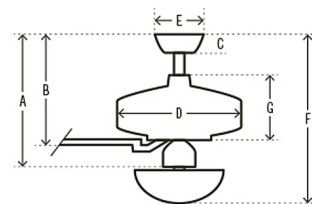

### Specifications

BLADE COLOR . . . . . Matte Nickel  
 BODY FINISH . . . . . Brushed Nickel  
 WATTAGE . . . . . 13W  
 DIMMER . . . . . Standard 120V  
 DIMENSIONS . . . . . 44"W x 14.13"H  
 BULB INCLUDED . . . . . 2 x A15/Medium (E26)/6.5W/120V LED  
 COUNTRY OF ORIGIN . . . . . China

A 14.13 in  
 B 9.87 in  
 C 3.4 in  
 D 1  
 E 6.21 in  
 F 14.13 in  
 G 6.93 in

CLICK TO VIEW PRODUCT

Notes: