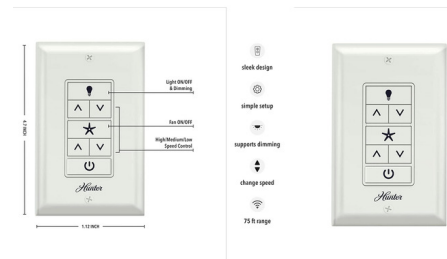

## Universal Fan-Light Wall Control with Receiver By Hunter Fan

### Description

Hunter's universal ceiling fan wall control can be used with any Hunter ceiling fan as well as other brands. Simply install the included remote receiver into the fan's canopy, and the wall control is already paired for easy, out-of-the-box use. Easily adjust the ceiling fan speed and light from the wall control. It's designed to fit flush against the wall for a stylish look in your room.

### Specifications

COLOR	N/A
BODY FINISH	White
WATTAGE	N/A
DIMMER	N/A
DIMENSIONS	1.12"W x 4.7"H
BULB	N/A

CLICK TO VIEW PRODUCT

Notes: