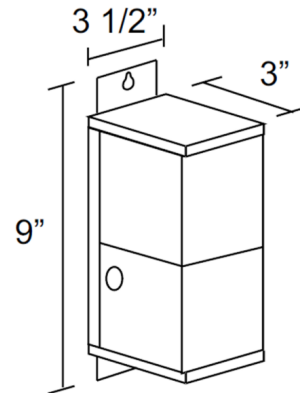

By Juno Lighting

Description

25 Watt 12V Class 2 Remote Magnetic Transformer is rated for 25 watts total load. 120VAC input. Thermally protected primary. Resettable magnetic circuit breaker. Provides faster short circuit protection than standard thermal circuit breakers. Provides overload protection which is unaffected by ambient operating conditions. Enables transformer to be mounted in any position. 120 volt installations only. Incandescent loads can be dimmed with high quality dimmers designed specifically for use with magnetic transformer. LED loads may be dimmed using dimmers that have been tested and qualified by Juno for use with Juno LED fixtures. Ideally suited for driving Juno Mini LED Gimbal, Downlight and Solo Task fixtures. May also be used to operated other low wattage LED or incandescent loads. Suitable for remote mounting at long distances. Available in a 10 watt, 25 watt and 60 watt version. UL listed.

Shown in black

Specifications

COLOR	N/A
BODY FINISH	Black
WATTAGE	25W
DIMMER	Low Voltage Magnetic
DIMENSIONS	3.5"W x 9"H x 3"D
BULB NOT INCLUDED	N/A

CLICK TO VIEW PRODUCT

Notes: