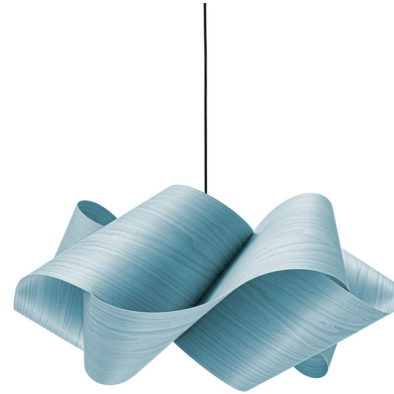

## Swirl Pendant By LZF

### Description

The Swirl Pendant excites the eye with its eddying and whirling folds, their twisting twirl a sensuous feat. It is an accomplished pendant, its form thoughtfully considered and sculptured. With a soulful character and presence, the Swirl lamp will vibe well with any interior. Available in a variety of Wood Veneer shades with a Black Metal canopy and cord, White Metal canopy and cord, or Nickel Metal canopy and transparent cord. Cord Length: 96 inches

Shown in black / sea blue

### Specifications

COLOR	Sea Blue
BODY FINISH	Black
WATTAGE	15W
DIMMER	Standard 120V
DIMENSIONS	21.3"W x 9.8"H
BULB NOT INCLUDED	1 x G25/Medium (E26)/15W/120V LED
COUNTRY OF ORIGIN	Spain

CLICK TO VIEW PRODUCT