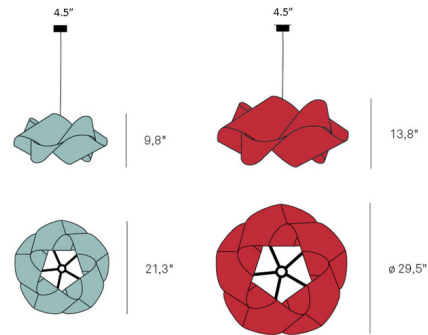

## Swirl Pendant By LZF

### Description

The Swirl Pendant excites the eye with its eddying and whirling folds, their twisting twirl a sensuous feat. It is an accomplished pendant, its form thoughtfully considered and sculptured. With a soulful character and presence, the Swirl lamp will vibe well with any interior. Available in a variety of Wood Veneer shades with a Black Metal canopy and cord, White Metal canopy and cord, or Nickel Metal canopy and transparent cord. Cord Length: 96 inches

### Specifications

COLOR	Sea Blue
BODY FINISH	Black
WATTAGE	15W
DIMMER	Standard 120V
DIMENSIONS	21.3"W x 9.8"H
BULB NOT INCLUDED	1 x G25/Medium (E26)/15W/120V LED
COUNTRY OF ORIGIN	Spain

CLICK TO VIEW PRODUCT