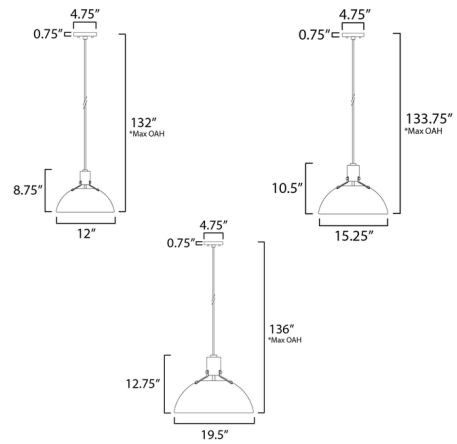

Shown in black / antique brass

Specifications

COLOR	N/A
BODY FINISH	Black / Antique Brass
WATTAGE	9W
DIMMER	Standard 120V
DIMENSIONS	12"W x 8.75"H
BULB NOT INCLUDED	1 x A19/Medium (E26)/9W/120V LED
OTHER BULB OPTIONS	A19/Medium (E26)/60W/120V Incandescent

CLICK TO VIEW PRODUCT

Notes: