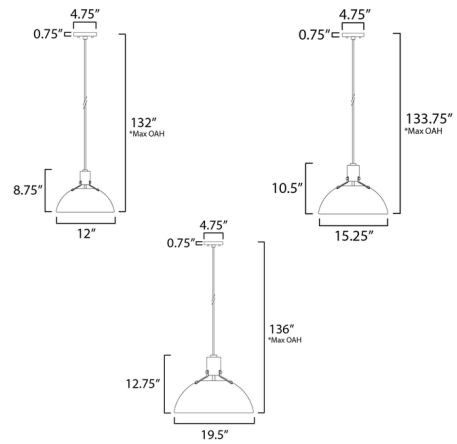

### Description

The Dawn Pendant brings a clean industrial vibe to your interior space. An opening at the top of the dome shaped shade, allows light to shine through the opening while providing functional light below. This break in the form is supported with straps and decorative rivets in complementary finishes for a subtle tasteful two-tone finish. Note: White / Satin Brass finish is only available in 19.5 inch size.

### Specifications

COLOR	N/A
BODY FINISH	Black / Antique Brass
WATTAGE	9W
DIMMER	Standard 120V
DIMENSIONS	12"W x 8.75"H
BULB NOT INCLUDED	1 x A19/Medium (E26)/9W/120V LED
OTHER BULB OPTIONS	A19/Medium (E26)/60W/120V Incandescent