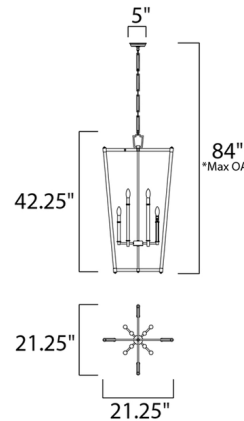

CLICK TO VIEW PRODUCT

Notes: