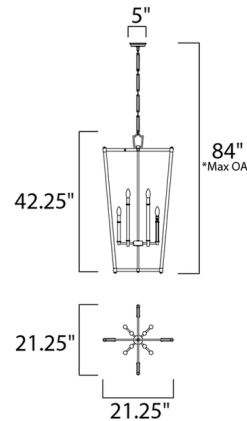

CLICK TO VIEW PRODUCT

Notes: