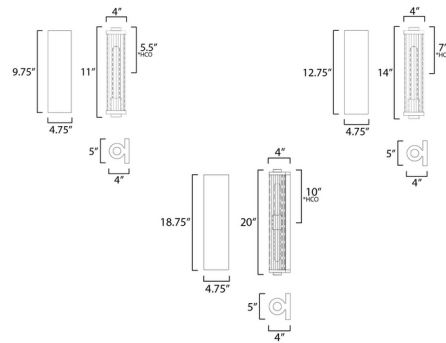

### Description

The Opulent Outdoor Wall Sconce features internally ribbed clear glass tubes that refract tubular lamps, creating a shimmering light effect. The glass is supported by a two-tone black frame with Antique Brass accents, making this sconce suitable for both indoor and outdoor installations. With a depth of less than 4 inches, this ADA compliant sconce may also be used in commercial applications.

### Specifications

COLOR	Clear Ribbed
BODY FINISH	Black / Antique Brass
WATTAGE	60W
DIMMER	Standard 120V
DIMENSIONS	5"W x 11"H x 4"D
BULB NOT INCLUDED	1 x T10/Medium (E26)/60W/120V Incandescent
OTHER BULB OPTIONS	1 x T10/Medium (E26)/120V LED 1 x T9/Medium (E26)/120V Incandescent