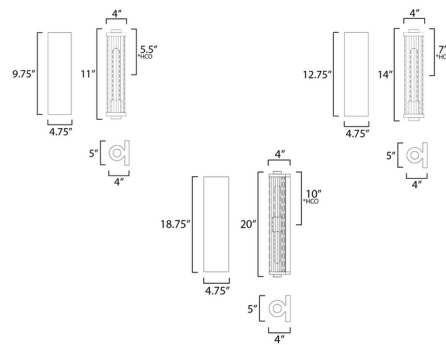

### Description

The Opulent Outdoor Wall Sconce features internally ribbed clear glass tubes that refract tubular lamps, creating a shimmering light effect. The glass is supported by a two-tone black frame with Antique Brass accents, making this sconce suitable for both indoor and outdoor installations. With a depth of less than 4 inches, this ADA compliant sconce may also be used in commercial applications. .

### Specifications

COLOR . . . . .	Clear Ribbed
BODY FINISH . . . . .	Black / Antique Brass
WATTAGE . . . . .	60W
DIMMER . . . . .	Standard 120V
DIMENSIONS . . . . .	5"W x 11"H x 4"D
BULB NOT INCLUDED . . . . .	1 x T10/Medium (E26)/60W/120V Incandescent
OTHER BULB OPTIONS . . . . .	1 x T10/Medium (E26)/120V LED 1 x T9/Medium (E26)/120V Incandescent