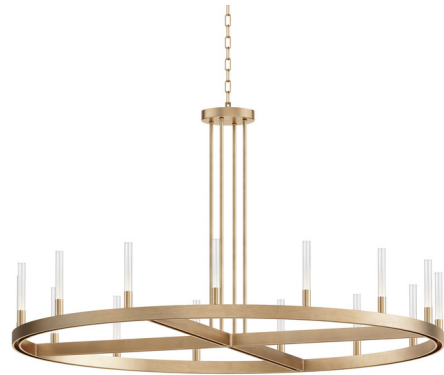

Lightology

lightology.com
866-954-4489
07-14-25

Project: _____

Company: _____

Location: _____ Fixture Type: _____

SPEC #: **MAX1115525**

Approved On: _____ Approved By: _____

Ovation Chandelier By Maxim Lighting

Description

The Ovation Chandelier is a modern tribute to the traditional ringed chandelier. The tall and narrow fluted glass shades add a sparkling effervescence of light across your room. Mount the chandelier from the collector or make use of additional chain supplied to extend the height with ease.

Shown in gold / clear ribbed

Specifications

COLOR Clear Ribbed
BODY FINISH Gold
WATTAGE 45W
DIMMER Low Voltage Electronic
DIMENSIONS 47"W x 24.35"H
INTEGRATED LED MODULE 15 x LED/3W/120V LED

Technical Information