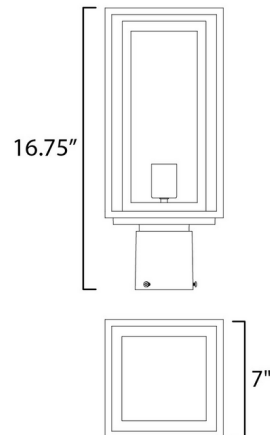

Lightology

lightology.com
866-954-4489
05-18-26

Project: _____

Company: _____

Location: _____ Fixture Type: _____

SPEC #: **MAX1115532**

Approved On: _____ Approved By: _____

Cabana 120V Outdoor Post Mount By Maxim Lighting

Description

The Cabana 120V Outdoor Post Mount features a dual framed structure that creates dimension and is both contemporary and transitional. The construction consists of two frames of square tubing and squared components. The inner frame's Clear Seedy glass reduces glare from the light and appears dirt-free for longer periods. Note: Standard 3 inch diameter post is required, and sold separately.

Shown in black / clear seeded

Specifications

COLOR Clear Seeded
BODY FINISH Black
WATTAGE 9W
DIMMER Standard 120V
DIMENSIONS 7"W x 16.75"H x 7"D
BULB NOT INCLUDED 1x T10/Medium (E26)/9W/120V LED

CLICK TO VIEW PRODUCT