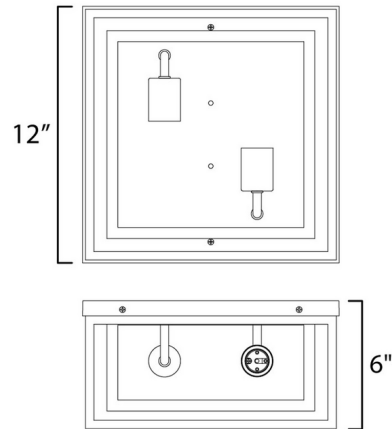

Lightology

lightology.com
866-954-4489
04-27-26

Project: _____

Company: _____

Location: _____ Fixture Type: _____

SPEC #: **MAX1115533**

Approved On: _____ Approved By: _____

Cabana Outdoor Ceiling Light By Maxim Lighting

Description

The Cabana Outdoor Ceiling Light features a dual framed structure that creates dimension and is both contemporary and transitional. The construction consists of two frames of square tubing and squared components. The inner frame's Clear Seedy glass reduces glare from the light and appears dirt-free for longer periods. Suitable for outdoor covered locations.

Shown in black / clear seeded

Specifications

COLOR Clear Seeded
BODY FINISH Black
WATTAGE 18W
DIMMER Standard 120V
DIMENSIONS 12"W x 6"H x 12"D
BULB NOT INCLUDED 2 x Edison ST-Shape/Medium (E26)/9W/120V LED