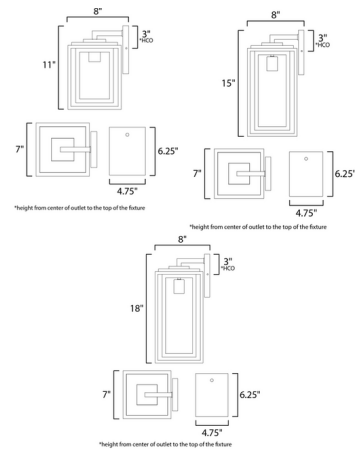

Description

The Cabana Outdoor Wall Sconce features a dual framed structure that creates dimension and is both contemporary and transitional. The construction consists of two frames of square tubing and squared components. The inner frame's Clear Seedy glass reduces glare from the light and appears dirt-free for longer periods.

Shown in black / clear seeded

Specifications

COLOR	Clear Seeded
BODY FINISH	Black
WATTAGE	9W
DIMMER	Standard 120V
DIMENSIONS	7"W x 11"H x 8"D
BULB NOT INCLUDED	1 x Edison ST-Shape/Medium (E26)/9W/120V LED