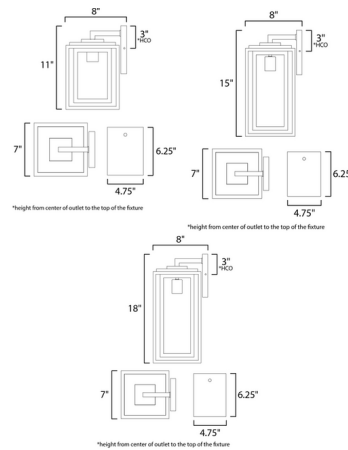

Description

The Cabana Outdoor Wall Sconce features a dual framed structure that creates dimension and is both contemporary and transitional. The construction consists of two frames of square tubing and squared components. The inner frame's Clear Seedy glass reduces glare from the light and appears dirt-free for longer periods.

Shown in black / clear seeded

Specifications

COLOR	Clear Seeded
BODY FINISH	Black
WATTAGE	9W
DIMMER	Standard 120V
DIMENSIONS	7"W x 18"H x 8"D
BULB NOT INCLUDED	1 x T10/Medium (E26)/9W/120V LED

CLICK TO VIEW PRODUCT