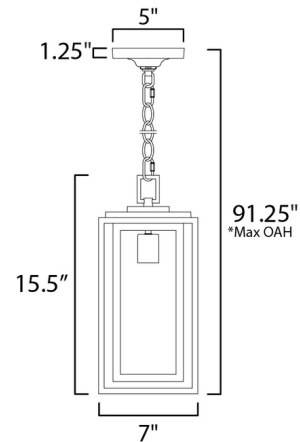

CLICK TO VIEW PRODUCT

Notes: