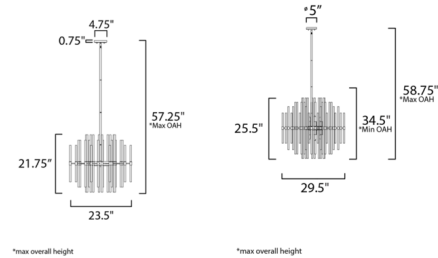

### Specifications

COLOR	Clear
BODY FINISH	Heritage Brass
WATTAGE	480W
DIMMER	Standard 120V
DIMENSIONS	23.5"W x 21.75"H
BULB NOT INCLUDED	8 x B10/Candelabra (E12)/60W/120V Incandescent
OTHER BULB OPTIONS	8 x B10/Candelabra (E12)/120V LED