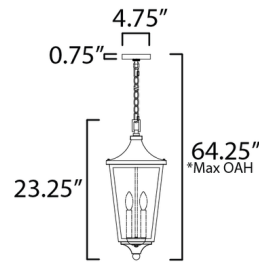

Description

The Sutton Place Outdoor Pendant references the classic lantern shape and is constructed of Maxim's proprietary Vivex composite, a robust weather-resistant materials guaranteed to withstand harsh weather climates. Suitable for outdoor covered locations.

Shown in black / clear

Specifications

COLOR	Clear
BODY FINISH	Black
WATTAGE	120W
DIMMER	Standard 120V
DIMENSIONS	10"W x 23.5"H
BULB NOT INCLUDED	2 x B10/Candelabra (E12)/60W/120V Incandescent
OTHER BULB OPTIONS	2 x B10/Candelabra (E12)/120V LED