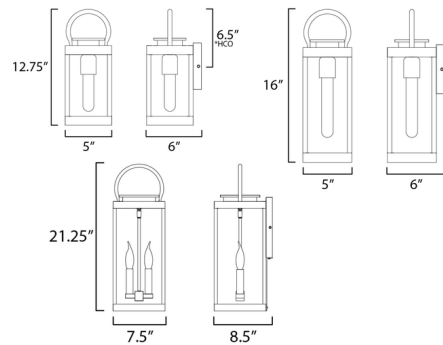

Shown in black / clear

Specifications

COLOR	Clear
BODY FINISH	Black
WATTAGE	9W
DIMMER	Standard 120V
DIMENSIONS	5"W x 12.75"H x 6"D
BULB NOT INCLUDED	1 x A19/Medium (E26)/9W/120V LED
OTHER BULB OPTIONS	1 x A19/Medium (E26)/120V LED