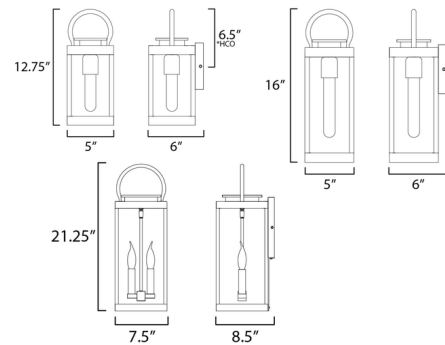

Shown in black / clear

Specifications

COLOR	Clear
BODY FINISH	Black
WATTAGE	9W
DIMMER	Standard 120V
DIMENSIONS	5"W x 12.75"H x 6"D
BULB NOT INCLUDED	1 x A19/Medium (E26)/9W/120V LED
OTHER BULB OPTIONS	1 x A19/Medium (E26)/120V LED