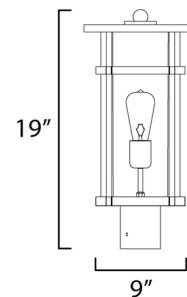

### Description

The Clyde Vivex Outdoor Post Mount features a clean glass cylinder and banded frame that provides a transitional design between Coastal, Craftsman, and Modern styles. Clear glass protects the light source, and the frame is coated in our protective Vivex composite, which is designed to handle harsher coastal conditions. Note: Standard 3 inch diameter post is required, and sold separately.

### Specifications

COLOR	Clear
BODY FINISH	Black
WATTAGE	60W
DIMMER	Standard 120V
DIMENSIONS	9"W x 19"H x 9"D
BULB NOT INCLUDED	1 x A19/Medium (E26)/60W/120V Incandescent
OTHER BULB OPTIONS	1 x A19/Medium (E26)/120V LED 1 x Edison/Medium (E26)/120V Incandescent 1 x Edison/Medium (E26)/120V LED