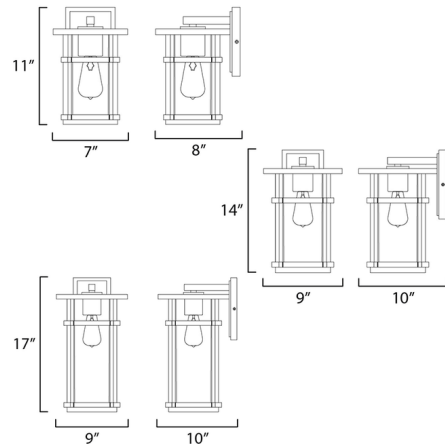

Lightology

lightology.com
866-954-4489
05-16-26

Project: _____

Company: _____

Location: _____ Fixture Type: _____

SPEC #: **MAX1115573**

Approved On: _____ Approved By: _____

Clyde Vivex Outdoor Wall Sconce By Maxim Lighting

Description

The Clyde Vivex Outdoor Wall Sconce features a clean glass cylinder and a banded frame that provides a transitional design between Coastal, Craftsman, and Modern styles. Clear glass protects the light source, and the frame is coated in our protective Vivex composite, which is designed to handle harsher coastal conditions.

Shown in black / clear

Specifications

COLOR	Clear
BODY FINISH	Black
WATTAGE	60W
DIMMER	Standard 120V
DIMENSIONS	7"W x 11"H x 8"D
BULB NOT INCLUDED	1 x A19/Medium (E26)/60W/120V Incandescent
OTHER BULB OPTIONS	1 x A19/Medium (E26)/120V LED 1 x Edison/Medium (E26)/120V Incandescent 1 x Edison/Medium (E26)/120V LED