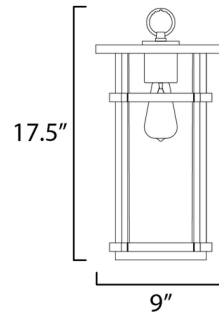

Shown in black / clear

Specifications

COLOR	Clear
BODY FINISH	Black
WATTAGE	60W
DIMMER	Standard 120V
DIMENSIONS	9"W x 17.5"H
BULB NOT INCLUDED	1 x A19/Medium (E26)/60W/120V Incandescent
OTHER BULB OPTIONS	1 x A19/Medium (E26)/120V LED 1 x Edison/Medium (E26)/120V Incandescent 1 x Edison/Medium (E26)/120V LED