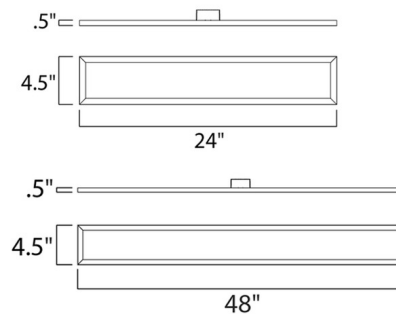

Description

The Wafer Linear 120-277V 3000K Ceiling Light is a low profile and energy efficient piece, perfect for any interior application. Note: ELV dimming only at 120V.

Specifications

COLOR White
BODY FINISH White
WATTAGE 18W
DIMMER Low Voltage Electronic
DIMENSIONS 24"L x 4.75"W x 0.5"H
INTEGRATED LED MODULE 1 x LED/18W/120-277V LED

Technical Information

LAMP LIFE 50000 hours
COLOR RENDERING 90 CRI
LAMP COLOR 3000K
LUMENS/WATT 83.33
LUMINOUS FLUX 1500 lumens

Shown in white / white

CLICK TO VIEW PRODUCT

Notes: