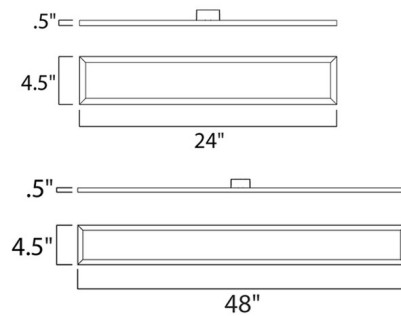

CLICK TO VIEW PRODUCT

Notes: