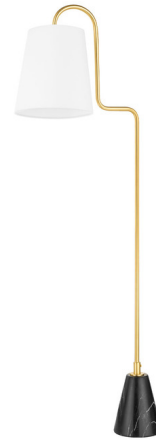

Lightology

lightology.com
866-954-4489
04-25-26

Project: _____

Company: _____

Location: _____ Fixture Type: _____

SPEC #: **MTZ1115793**

Approved On: _____ Approved By: _____

Jaimee Floor Lamp

By Mitzi

Description

The Jaimee Floor Lamp features the intriguing juxtaposition of a structured white linen shade and black marble base with a swooping, curving stem. Luxurious materials and a unique silhouette make Jaimee a striking addition to a contemporary interior. On/off footswitch located on cord.

Shown in aged brass / white linen

Specifications

COLOR White Linen
BODY FINISH Aged Brass
WATTAGE 60W
DIMMER N/A
DIMENSIONS 8.75"W x 59"H x 21.25"D
BULB NOT INCLUDED 1 x A19/Medium (E26)/60W/120V Incandescent
OTHER BULB OPTIONS 1 x A19/Medium (E26)/120V LED

Technical Information

PRODUCT DIMENSIONS Shade: 8.75" diameter x 10.75"H

CLICK TO VIEW PRODUCT

Notes: