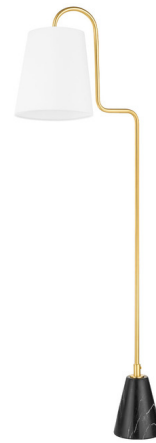

Lightology

lightology.com
866-954-4489
07-06-26

Project: _____

Company: _____

Location: _____ Fixture Type: _____

SPEC #: **MTZ1115793**

Approved On: _____ Approved By: _____

Jaimee Floor Lamp

By Mitzi

Description

The Jaimee Floor Lamp features the intriguing juxtaposition of a structured white linen shade and black marble base with a swooping, curving stem. Luxurious materials and a unique silhouette make Jaimee a striking addition to a contemporary interior. On/off footswitch located on cord.

Shown in aged brass / white linen

Specifications

COLOR White Linen
BODY FINISH Aged Brass
WATTAGE 60W
DIMMER N/A
DIMENSIONS 8.75"W x 59"H x 21.25"D
BULB NOT INCLUDED 1 x A19/Medium (E26)/60W/120V Incandescent
OTHER BULB OPTIONS 1 x A19/Medium (E26)/120V LED

Technical Information

PRODUCT DIMENSIONS Shade: 8.75" diameter x 10.75"H

CLICK TO VIEW PRODUCT

Notes: