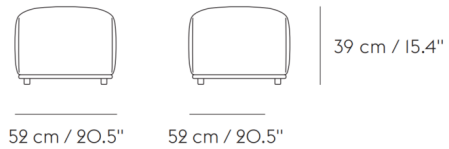

Shown in black / remix 163

Specifications

COLOR	Remix 163
BODY FINISH	Black
WATTAGE	N/A
DIMMER	N/A
DIMENSIONS	20.5"W x 15.4"H x 20.5"D
BULB	N/A
COUNTRY OF ORIGIN	Slovakia

CLICK TO VIEW PRODUCT

Notes: