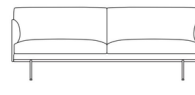

## Outline 2-Seater Sofa

By Muuto

### Description

The Outline Sofa is inspired by the clean and elegant lines of classic Scandinavian sofas of the 1960s. This piece's timeless style will complement a variety of modern interiors. Its minimal silhouette is paired with a deep seat and soft cushioning in fabric or leather to combine the ideals of simplicity and function into one.

Shown in black / remix 163

W 170 / 66.9"  
SW 150 / 59.1"

84 cm / 33.1"  
SD 62 cm / 24.4"

71 cm /  
28"  
SH 40 cm /  
15.7"

### Specifications

COLOR . . . . . Remix 163  
BODY FINISH . . . . . Black  
WATTAGE . . . . . N/A  
DIMMER . . . . . N/A  
DIMENSIONS . . . . . 66.9"W x 28"H x 33"D  
BULB . . . . . N/A  
COUNTRY OF ORIGIN . . . . . Slovakia