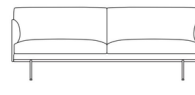

By Muuto

Description

The Outline Sofa is inspired by the clean and elegant lines of classic Scandinavian sofas of the 1960s. This piece's timeless style will complement a variety of modern interiors. Its minimal silhouette is paired with a deep seat and soft cushioning in fabric or leather to combine the ideals of simplicity and function into one.

Shown in black / remix 163

W 170 / 66.9"
SW 150 / 59.1"

84 cm / 33.1"
SD 62 cm / 24.4"

71 cm /
28"
SH 40 cm /
15.7"

Specifications

COLOR Remix 163
BODY FINISH Black
WATTAGE N/A
DIMMER N/A
DIMENSIONS 66.9"W x 28"H x 33"D
BULB N/A
COUNTRY OF ORIGIN Slovakia

Technical Information

PRODUCT DIMENSIONS Seat Height: 15.7"

CLICK TO VIEW PRODUCT

Notes: