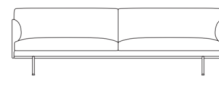

By Muuto

Description

The Outline Sofa is inspired by the clean and elegant lines of classic Scandinavian sofas of the 1960s. This piece's timeless style will complement a variety of modern interiors. Its minimal silhouette is paired with a deep seat and soft cushioning in fabric or leather to combine the ideals of simplicity and function into one.

Shown in black / remix 163

W 220 cm / 86.6"
SW 200 cm / 78.7"

84 cm / 33.1"
SD 62 cm / 24.4"

71 cm / 28"
SH 40 cm / 15.7"

Specifications

COLOR Remix 163
BODY FINISH Black
WATTAGE N/A
DIMMER N/A
DIMENSIONS 86.6"W x 28"H x 33.1"D
BULB N/A
COUNTRY OF ORIGIN Slovakia

Technical Information

PRODUCT DIMENSIONS Seat Height: 15.7"

CLICK TO VIEW PRODUCT

Notes: