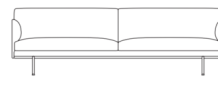

By Muuto

Description

The Outline Sofa is inspired by the clean and elegant lines of classic Scandinavian sofas of the 1960s. This piece's timeless style will complement a variety of modern interiors. Its minimal silhouette is paired with a deep seat and soft cushioning in fabric or leather to combine the ideals of simplicity and function into one.

Shown in black / remix 163

W 220 cm / 86.6"
SW 200 cm / 78.7"

84 cm / 33.1"
SD 62 cm / 24.4"

71 cm / 28"
SH 40 cm / 15.7"

Specifications

COLOR Remix 163
BODY FINISH Black
WATTAGE N/A
DIMMER N/A
DIMENSIONS 86.6"W x 28"H x 33.1"D
BULB N/A
COUNTRY OF ORIGIN Slovakia

Technical Information

PRODUCT DIMENSIONS Seat Height: 15.7"

CLICK TO VIEW PRODUCT

Notes: