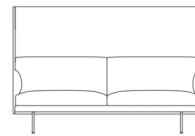

Shown in black / remix 163

88 cm / 34.7"

76 cm / 29.9"

115 cm / 45.3"  
SH 40 cm / 15.7"

170 cm / 66.9"  
SW 150 cm / 59.1"

76 cm / 29.9"  
SD 54 cm / 21.3"

115 cm / 45.3"  
SH 40 cm / 15.7"

### Specifications

COLOR	Remix 163
BODY FINISH	Black
WATTAGE	N/A
DIMMER	N/A
DIMENSIONS	34.7"W x 45.3"H x 29.9"D
BULB	N/A
COUNTRY OF ORIGIN	Slovakia