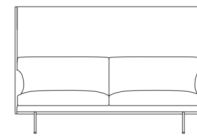

Shown in black / remix 163

88 cm / 34.7"

76 cm / 29.9"

115 cm / 45.3"  
SH 40 cm / 15.7"

170 cm / 66.9"  
SW 150 cm / 59.1"

76 cm / 29.9"  
SD 54 cm / 21.3"

115 cm / 45.3"  
SH 40 cm / 15.7"

### Specifications

COLOR . . . . . Remix 163  
BODY FINISH . . . . . Black  
WATTAGE . . . . . N/A  
DIMMER . . . . . N/A  
DIMENSIONS . . . . . 34.7"W x 45.3"H x 29.9"D  
BULB . . . . . N/A  
COUNTRY OF ORIGIN . . . . . Slovakia

### Technical Information

PRODUCT DIMENSIONS . . . . . Seat Height: 15.7"

CLICK TO VIEW PRODUCT

Notes: