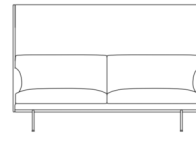

Shown in black / attire shale

88 cm / 34.7"

76 cm / 29.9"

115 cm / 45.3"  
SH 40 cm / 15.7"

170 cm / 66.9"  
SW 150 cm / 59.1"

76 cm / 29.9"  
SD 54 cm / 21.3"

115 cm / 45.3"  
SH 40 cm / 15.7"

### Specifications

COLOR	Attire Shale
BODY FINISH	Black
WATTAGE	N/A
DIMMER	N/A
DIMENSIONS	34.7"W x 45.3"H x 29.9"D
BULB	N/A
COUNTRY OF ORIGIN	Slovakia

CLICK TO VIEW PRODUCT

Notes: