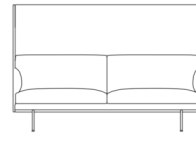

Shown in black / attire shale

88 cm / 34.7"

76 cm / 29.9"

115 cm / 45.3"
SH 40 cm / 15.7"

170 cm / 66.9"
SW 150 cm / 59.1"

76 cm / 29.9"
SD 54 cm / 21.3"

115 cm / 45.3"
SH 40 cm / 15.7"

Specifications

COLOR	Attire Shale
BODY FINISH	Black
WATTAGE	N/A
DIMMER	N/A
DIMENSIONS	66.9"W x 45.3"H x 29.9"D
BULB	N/A
COUNTRY OF ORIGIN	Slovakia

CLICK TO VIEW PRODUCT

Notes: