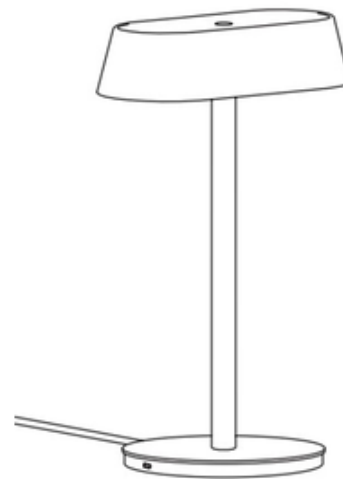

DESIGNER

Thomas Bentzen

BRAND

Muuto

DESCRIPTION

Danish designer Thomas Bentzen designed the Linear Table Lamp to create intimate atmospheres within larger spaces through lighting. This lamp features an integrated LED system with a built-in dimmer to provide the perfect amount of light to a desk, side table, or nightstand. The minimalist silhouette is sure to complement a contemporary interior with its sleek, clean-lined design. Features a steel base, powder-coated die cast aluminum lamp head, and polycarbonate diffuser. A USB-C charging port is located on the base for convenient access.

Shown in: Gray

SHADE COLOR	N/A
BODY FINISH	Gray
WATTAGE	6.3W
DIMMER	Included
DIMENSIONS	9.1"W x 14.4"H x 6.5"D
INTEGRATED LED MODULE	
LAMP	1 x LED/6.25W/120V LED

Technical Information

LUMINOUS FLUX	242 lumens
LUMENS/WATT	38.72
LAMP COLOR	3000K
COLOR RENDERING	90 CRI

SPEC #

MUU1115851

36,5 cm /
14.4"

23,2 cm /
9.1"

COMPANY

PROJECT

FIXTURE TYPE

APPROVED BY