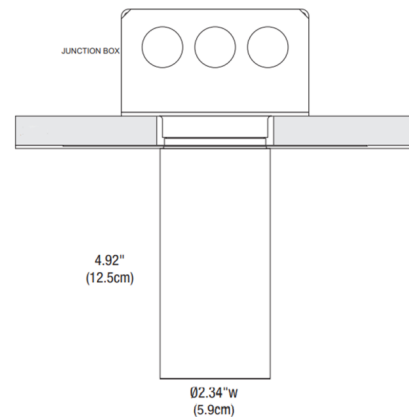

CLICK TO VIEW PRODUCT

Notes: