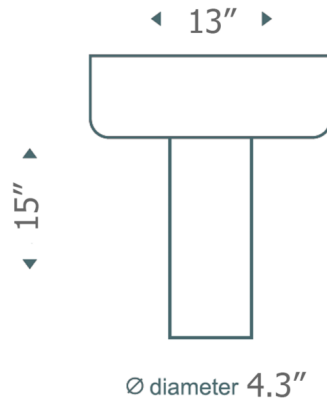

### Specifications

COLOR . . . . . N/A  
BODY FINISH . . . . . Birch  
WATTAGE . . . . . 12W  
DIMMER . . . . . N/A  
DIMENSIONS . . . . . 13"W x 15"H x 4.3"D  
BULB INCLUDED . . . . . 1 x A19/Medium (E26)/12W/120V LED

### Technical Information

PRODUCT DIMENSIONS . . . . . Cord Length: 74"  
LAMP COLOR . . . . . 3000K  
LUMENS/WATT . . . . . 88.33  
LUMINOUS FLUX . . . . . 1060 lumens

Shown in birch

CLICK TO VIEW PRODUCT