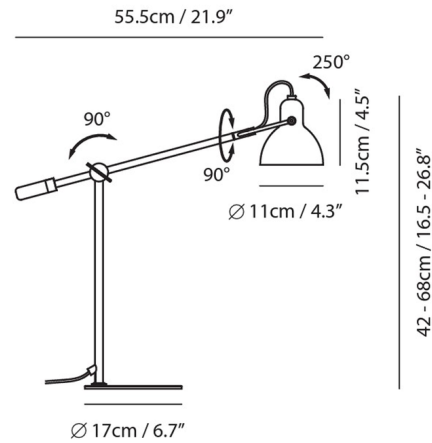

By Seed Design

Description

The Laito Gentle Desk Lamp is inspired by a classic task lamp design, while adding a touch of luxury with a black and gold finish. This lamp is as functional as it is stylish with an adjustable arm and shade that allow light to be directed precisely where it is needed. On/off switch located on cord.

Shown in black / gold / black

Specifications

COLOR Black
BODY FINISH Black / Gold
WATTAGE 25W
DIMMER N/A
DIMENSIONS 6.7"W x 26.8"H x 21.9"D
BULB NOT INCLUDED 1 x B10/Candelabra (E12)/25W/120V Incandescent
OTHER BULB OPTIONS 1 x B10/Candelabra (E12)/120V LED
COUNTRY OF ORIGIN China

Technical Information

PRODUCT DIMENSIONS Cord Length: 78.7"

CLICK TO VIEW PRODUCT

Notes: