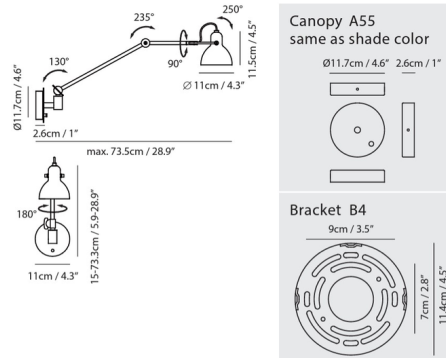

Lightology

lightology.com
866-954-4489
04-22-26

Project: _____
 Company: _____
 Location: _____ Fixture Type: _____
 SPEC #: **SEE116271**
 Approved On: _____ Approved By: _____

Laito Gentle Wall Sconce By Seed Design

Description

The Laito Gentle Wall Sconce is inspired by a classic task lamp design adapted for use as a wall-mounted task lamp. A black and gold finish lends a luxurious look to this fixture, but it is as functional as it is stylish with an adjustable arm and shade that allow light to be directed precisely where it is needed. On/off switch located on backplate.

Shown in black / gold / black

Specifications

COLOR Black
 BODY FINISH Black / Gold
 WATTAGE 25W
 DIMMER N/A
 DIMENSIONS 4.3"W x 4.5"H x 28.9"D
 BULB NOT INCLUDED 1 x B10/Candelabra (E12)/25W/120V Incandescent
 OTHER BULB OPTIONS 1 x B10/Candelabra (E12)/120V LED
 COUNTRY OF ORIGIN China

Technical Information

PRODUCT DIMENSIONS Backplate: 4.6" diameter x 1"H

CLICK TO VIEW PRODUCT

Notes: