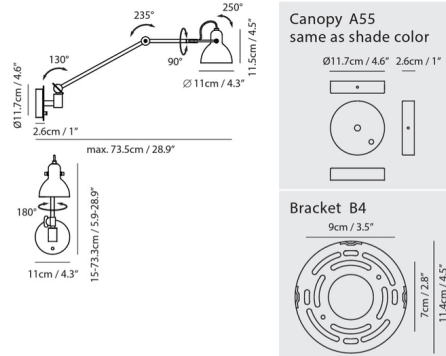

### Specifications

COLOR . . . . . Black  
 BODY FINISH . . . . . Black / Gold  
 WATTAGE . . . . . 25W  
 DIMMER . . . . . N/A  
 DIMENSIONS . . . . . 4.3"W x 4.5"H x 28.9"D  
 BULB NOT INCLUDED . . . . . 1 x B10/Candelabra (E12)/25W/120V Incandescent  
 OTHER BULB OPTIONS . . . . . 1 x B10/Candelabra (E12)/120V LED  
 COUNTRY OF ORIGIN . . . . . China

### Technical Information

PRODUCT DIMENSIONS . . . . . Backplate: 4.6" diameter x 1"H

CLICK TO VIEW PRODUCT

Notes: