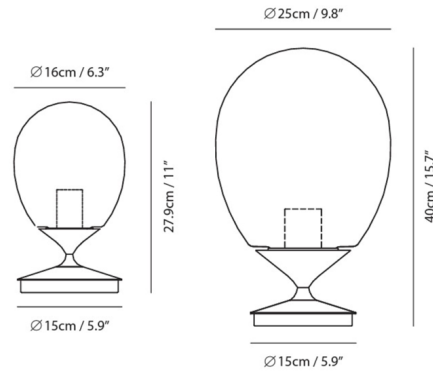

## Mist Table Lamp

By Seed Design

### Specifications

COLOR	Frosted
BODY FINISH	Pearl Cocoa
WATTAGE	5W
DIMMER	Included
DIMENSIONS	6.3"W x 11"H x 6.3"D
INTEGRATED LED MODULE	1 x LED/5W/120V LED
COUNTRY OF ORIGIN	China

### Technical Information

PRODUCT DIMENSIONS	Cord Length: 78.7"
COLOR RENDERING	95 CRI
LAMP COLOR	2700K
LUMENS/WATT	102.00
LUMINOUS FLUX	510 lumens

CLICK TO VIEW PRODUCT

Notes: