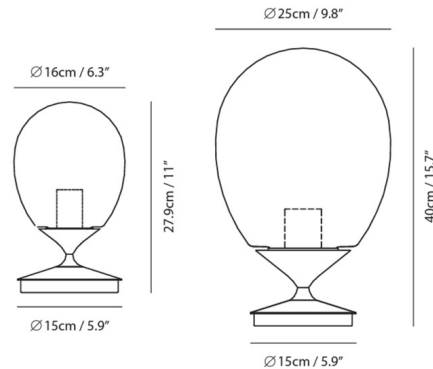

CLICK TO VIEW PRODUCT

Notes: