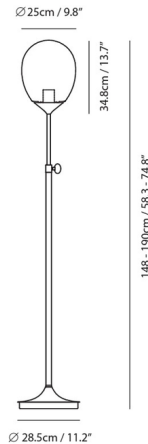

Description

The Mist Floor Lamp offers a raindrop shaped silhouette with a sandblasted, mouth-blown glass shade that illuminates its surroundings with a candle-like glow. With soothing proportions and an organic feel, the Mist Pendant is sure to enhance any room it is placed in. A dimmer footswitch is located on the lamp's base, and the overall height of the lamp can be adjusted using a knob on the pole.

Specifications

COLOR Frosted
BODY FINISH Champagne Gold
WATTAGE 10W
DIMMER Included
DIMENSIONS 11.2"W x 58"H x 11.2"D
INTEGRATED LED MODULE 1 x LED/10W/120V LED
COUNTRY OF ORIGIN China

Technical Information

PRODUCT DIMENSIONS Adjustable Height: 58.3" - 74.8"
COLOR RENDERING 95 CRI
LAMP COLOR 2700K
LUMENS/WATT 91.80
LUMINOUS FLUX 918 lumens

Shown in champagne gold / frosted

CLICK TO VIEW PRODUCT

Notes: