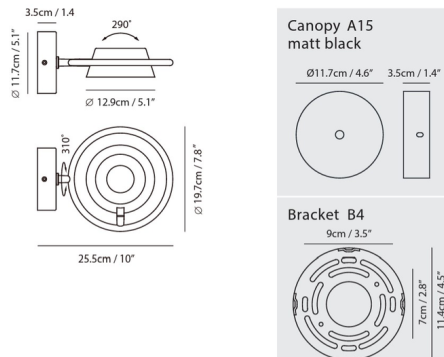

By Seed Design

Description

The Olo Ring Wall/Ceiling Light combines the basic shapes of a circle and straight lines to create a versatile, modern fixture. The shade's hollow design with integrated LED provides a light, airy look, and the shade can be rotated 290 degrees to provide either direct or ambient light. This fixture may be mounted as a wall sconce or ceiling light for added versatility.

Shown in black / black

Specifications

COLOR	Black
BODY FINISH	Black
WATTAGE	6.5W
DIMMER	Standard 120V
DIMENSIONS	7.8"W x 5.1"H x 10"D
INTEGRATED LED MODULE	1 x LED/6.5W/120V LED
COUNTRY OF ORIGIN	China

Technical Information

PRODUCT DIMENSIONS	Canopy: 5.1" diameter x 1.4"H
COLOR RENDERING	90 CRI
LAMP COLOR	3000K
LUMENS/WATT	63.85
LUMINOUS FLUX	415 lumens

CLICK TO VIEW PRODUCT

Notes: