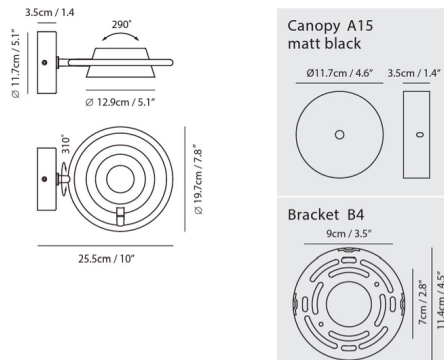

Description

The Olo Ring Wall/Ceiling Light combines the basic shapes of a circle and straight lines to create a versatile, modern fixture. The shade's hollow design with integrated LED provides a light, airy look, and the shade can be rotated 290 degrees to provide either direct or ambient light. This fixture may be mounted as a wall sconce or ceiling light for added versatility.

Shown in black / black

Specifications

COLOR	Black
BODY FINISH	Black
WATTAGE	6.5W
DIMMER	Standard 120V
DIMENSIONS	7.8"W x 5.1"H x 10"D
INTEGRATED LED MODULE	1 x LED/6.5W/120V LED
COUNTRY OF ORIGIN	China

Technical Information

PRODUCT DIMENSIONS	Canopy: 5.1" diameter x 1.4"H
COLOR RENDERING	90 CRI
LAMP COLOR	3000K
LUMENS/WATT	63.85
LUMINOUS FLUX	415 lumens

CLICK TO VIEW PRODUCT

Notes: