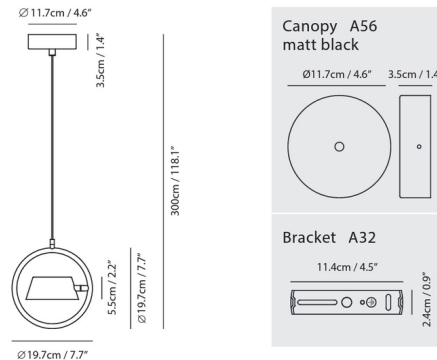

CLICK TO VIEW PRODUCT

Notes: