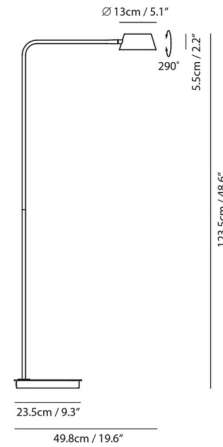

Shown in black / black

CLICK TO VIEW PRODUCT

Notes: