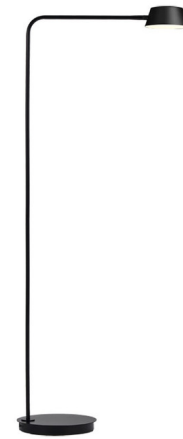

Lightology

lightology.com
866-954-4489
04-26-26

Project: _____
Company: _____
Location: _____ Fixture Type: _____
SPEC #: **SEE1116287**
Approved On: _____ Approved By: _____

Olo Floor Lamp By Seed Design

Description

Add a modern accent to your space with the Olo Floor Lamp. A sleek black stem supports a hollow shade with integrated LED that can be rotated to direct light precisely where it is needed. An on/off switch is located on the cord.

Specifications

COLOR	Black
BODY FINISH	Black
WATTAGE	6.5W
DIMMER	N/A
DIMENSIONS	19.6"W x 48.6"H x 9.3"D
INTEGRATED LED MODULE	1 x LED/6.5W/120V LED
COUNTRY OF ORIGIN	China

Technical Information

PRODUCT DIMENSIONS	Cord Length: 78.7"
COLOR RENDERING	90 CRI
LAMP COLOR	3000K
LUMENS/WATT	63.85
LUMINOUS FLUX	415 lumens