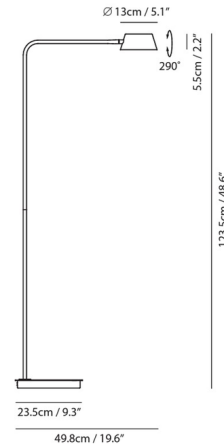

Shown in black / black

CLICK TO VIEW PRODUCT

Notes: