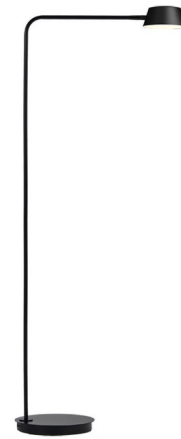

Lightology

lightology.com
866-954-4489
07-02-26

Project: _____

Company: _____

Location: _____ Fixture Type: _____

SPEC #: **SEE1116287**

Approved On: _____ Approved By: _____

Olo Floor Lamp By Seed Design

Description

Add a modern accent to your space with the Olo Floor Lamp. A sleek black stem supports a hollow shade with integrated LED that can be rotated to direct light precisely where it is needed. An on/off switch is located on the cord.

Specifications

COLOR	Black
BODY FINISH	Black
WATTAGE	6.5W
DIMMER	N/A
DIMENSIONS	19.6"W x 48.6"H x 9.3"D
INTEGRATED LED MODULE	1 x LED/6.5W/120V LED
COUNTRY OF ORIGIN	China

Technical Information

PRODUCT DIMENSIONS	Cord Length: 78.7"
COLOR RENDERING	90 CRI
LAMP COLOR	3000K
LUMENS/WATT	63.85
LUMINOUS FLUX	415 lumens