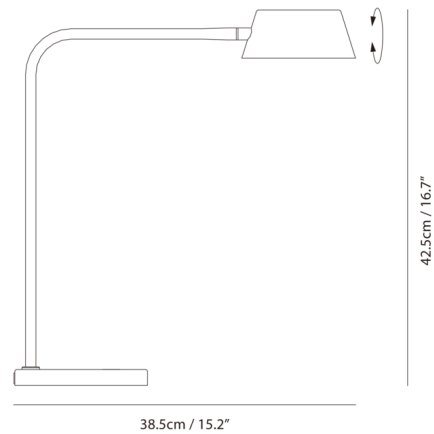

Description

Add a modern accent to your workspace with the Olo Desk Lamp. A sleek black stem supports a hollow shade with integrated LED that can be rotated to direct light precisely where it is needed. A touch dimmer switch is located on the base.

Specifications

COLOR Champagne Gold
BODY FINISH Black
WATTAGE 6.5W
DIMMER Included
DIMENSIONS 15.2"W x 16.7"H x 5.9"D
INTEGRATED LED MODULE 1 x LED/6.5W/120V LED
COUNTRY OF ORIGIN China

Technical Information

PRODUCT DIMENSIONS Cord Length: 78.7"
COLOR RENDERING 90 CRI
LAMP COLOR 3000K
LUMENS/WATT 63.85
LUMINOUS FLUX 415 lumens

Shown in black / champagne gold

CLICK TO VIEW PRODUCT

Notes: