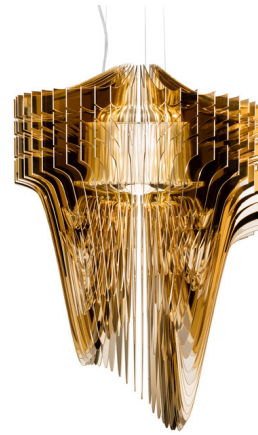

Lightology

lightology.com
866-954-4489
05-25-26

Project: _____

Company: _____

Location: _____ Fixture Type: _____

SPEC #: **SLP1116293**

Approved On: _____ Approved By: _____

Aria Pendant By Slamp

Description

The Aria Pendant is a dynamic architectural piece that consists of 50 arms arranged to radiate light into any contemporary space. Offers both ambient and directional light.

Specifications

COLOR	Gold
BODY FINISH	Gold
WATTAGE	55W
DIMMER	Standard 120V
DIMENSIONS	27.5"W x 45"H
BULB NOT INCLUDED	4 x A19/Medium (E26)/12W/120V LED
BULB NOT INCLUDED	1 x PAR20/Medium (E26)/7W/120V LED
COUNTRY OF ORIGIN	Italy

Technical Information

PRODUCT DIMENSIONS	Canopy: 6.25" diameter
--------------------	------------------------

Shown in gold / gold

CLICK TO VIEW PRODUCT

Notes: