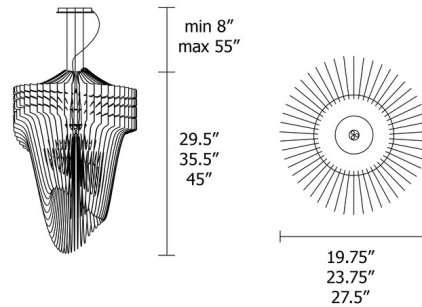

Description

The Aria Pendant is a dynamic architectural piece that consists of 50 arms arranged to radiate light into any contemporary space. Offers both ambient and directional light.

Specifications

COLOR	Gold
BODY FINISH	Gold
WATTAGE	55W
DIMMER	Standard 120V
DIMENSIONS	27.5"W x 45"H
BULB NOT INCLUDED	4 x A19/Medium (E26)/12W/120V LED
BULB NOT INCLUDED	1 x PAR20/Medium (E26)/7W/120V LED
COUNTRY OF ORIGIN	Italy

Technical Information

PRODUCT DIMENSIONS	Canopy: 6.25" diameter
--------------------	------------------------

Shown in gold / gold

CLICK TO VIEW PRODUCT

Notes: