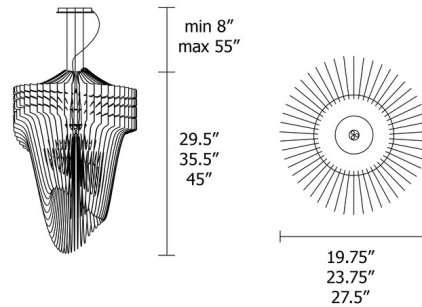

### Description

The Aria Pendant is a dynamic architectural piece that consists of 50 arms arranged to radiate light into any contemporary space. Offers both ambient and directional light.

### Specifications

COLOR	Gold
BODY FINISH	Gold
WATTAGE	31W
DIMMER	Standard 120V
DIMENSIONS	19.75"W x 29.5"H
BULB NOT INCLUDED	2 x A19/Medium (E26)/12W/120V LED
BULB NOT INCLUDED	1 x PAR20/Medium (E26)/7W/120V LED
COUNTRY OF ORIGIN	Italy

### Technical Information

PRODUCT DIMENSIONS	Canopy: 4.75" diameter
--------------------	------------------------

Shown in gold / gold

CLICK TO VIEW PRODUCT

Notes: