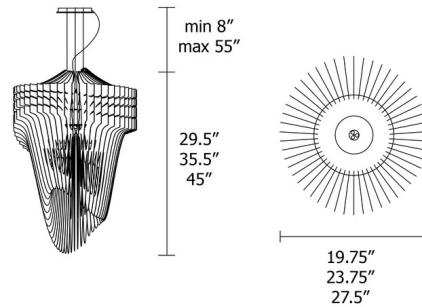

Lightology

lightology.com
866-954-4489
07-08-26

Project: _____

Company: _____

Location: _____ Fixture Type: _____

SPEC #: **SLP1116295**

Approved On: _____ Approved By: _____

Aria Pendant By Slamp

Description

The Aria Pendant is a dynamic architectural piece that consists of 50 arms arranged to radiate light into any contemporary space. Offers both ambient and directional light.

Shown in gold / gold

Specifications

COLOR	Gold
BODY FINISH	Gold
WATTAGE	31W
DIMMER	Standard 120V
DIMENSIONS	19.75"W x 29.5"H
BULB NOT INCLUDED	2 x A19/Medium (E26)/12W/120V LED
BULB NOT INCLUDED	1 x PAR20/Medium (E26)/7W/120V LED
COUNTRY OF ORIGIN	Italy

Technical Information

PRODUCT DIMENSIONS	Canopy: 4.75" diameter
--------------------	------------------------

CLICK TO VIEW PRODUCT

Notes: