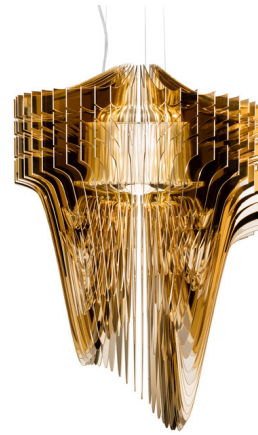

## Aria Pendant By Slamp

### Description

The Aria Pendant is a dynamic architectural piece that consists of 50 arms arranged to radiate light into any contemporary space. Offers both ambient and directional light.

### Technical Information

PRODUCT DIMENSIONS	Canopy: 4.75" diameter
--------------------	------------------------

Shown in gold / gold

CLICK TO VIEW PRODUCT

Notes: