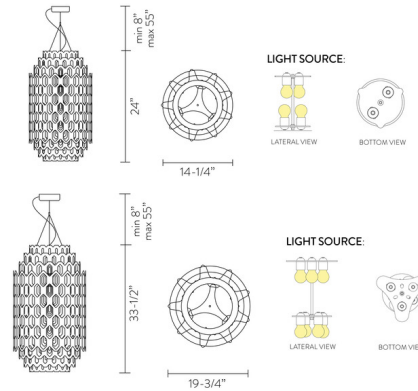

Description

The Chantal Pendant displays concentric, hexagonal shapes that create a honeycomb shade. The Cristalflex and Lentiflex materials allow for stunning ambient light that will elevate any space.

Shown in orange

Specifications

COLOR	Orange
BODY FINISH	N/A
WATTAGE	84W
DIMMER	Standard 120V
DIMENSIONS	19.75"W x 33.5"H
BULB NOT INCLUDED	7 x A19/Medium (E26)/12W/120V LED
COUNTRY OF ORIGIN	Italy

CLICK TO VIEW PRODUCT