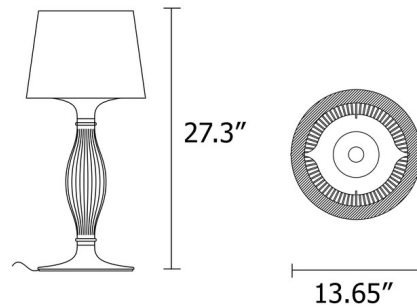

### Specifications

COLOR	Prisma
BODY FINISH	N/A
WATTAGE	12W
DIMMER	Included
DIMENSIONS	13.65"W x 27.3"H
BULB NOT INCLUDED	1 x A19/Medium (E26)/12W/120V LED
COUNTRY OF ORIGIN	Italy

CLICK TO VIEW PRODUCT

Notes: