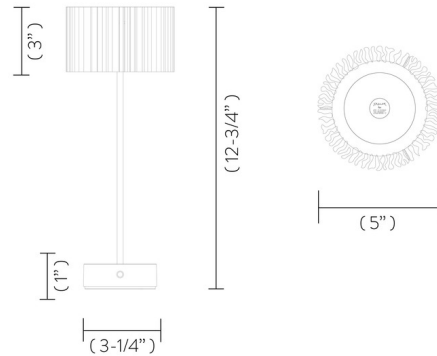

CLICK TO VIEW PRODUCT

Notes: