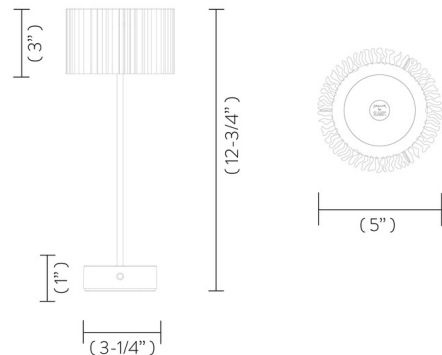

CLICK TO VIEW PRODUCT

Notes: