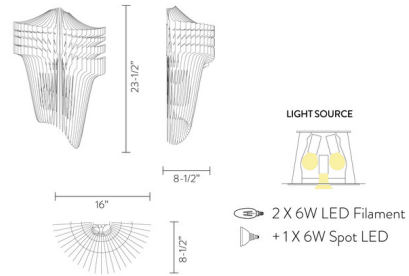

Lightology

lightology.com
866-954-4489
04-25-26

Project: _____

Company: _____

Location: _____ Fixture Type: _____

SPEC #: **SLP1116312**

Approved On: _____ Approved By: _____

Aria Wall Sconce By Slamp

Description

The Aria Wall Sconce is a dynamic architectural piece that consists of multiple arms arranged to radiate light into any contemporary space.

Shown in gold

Specifications

COLOR	N/A
BODY FINISH	Gold
WATTAGE	12W
DIMMER	Standard 120V
DIMENSIONS	16"W x 23.5"H x 8.5"D
BULB NOT INCLUDED	2 x B10/E14 (European)/6W/120V LED
BULB NOT INCLUDED	1 x G16.5/E14 (European)/120V Incandescent
COUNTRY OF ORIGIN	Italy