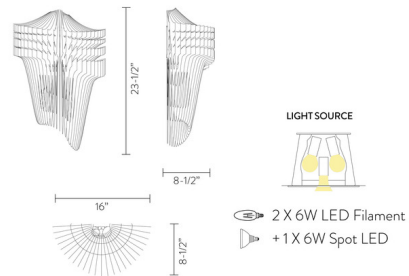

## Aria Wall Sconce By Slamp

### Description

The Aria Wall Sconce is a dynamic architectural piece that consists of multiple arms arranged to radiate light into any contemporary space.

Shown in transparent

### Specifications

COLOR	N/A
BODY FINISH	Transparent
WATTAGE	12W
DIMMER	Standard 120V
DIMENSIONS	16"W x 23.5"H x 8.5"D
BULB NOT INCLUDED	2 x B10/E14 (European)/6W/120V LED
BULB NOT INCLUDED	1 x G16.5/E14 (European)/120V Incandescent
COUNTRY OF ORIGIN	Italy